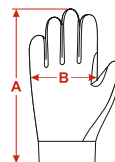

Premium grade leather gloves designed for maximum durability and dexterity with work on ropes. The palm features two layers of leather with aramid stitching. Elastic inserts on the back optimize flexibility. Soft rubber padding on the knuckles for protection from impacts. Neoprene cuff with Velcro closure. CE EN 388 certified for mechanical risks (protection values: abrasion 4, cutting 1, tearing 3, perforation 3). Available in 5 sizes: S, M, L, XL, XXL.

Available in 5 sizes: S, M, L, XL, XXL.

AXION BLACK
Ref.187903

		AXION				
		S	M	L	XL	XXL
A	8.75"	9.25"	9.70"	10.10"	10.30"	
	22.25 cm	23.50 cm	24.65 cm	25.65 cm	26.20 cm	
B	3.50"	3.75"	4.00"	4.25"	5.00"	
	8.90 cm	9.55 cm	10.15 cm	10.80 cm	12.70 cm	

Ref.	Product name	Sizes	Weight / Pair Size (L)		Material	EN 388:2016+A1:2018					EAC
			g	oz		Abrasion	Cutting	Tearing	Puncture	Cut TDM	
1879 187903	AXION AXION BLACK	S M L XL XXL	140	4.9	Leather	3	1	3	3	X	•